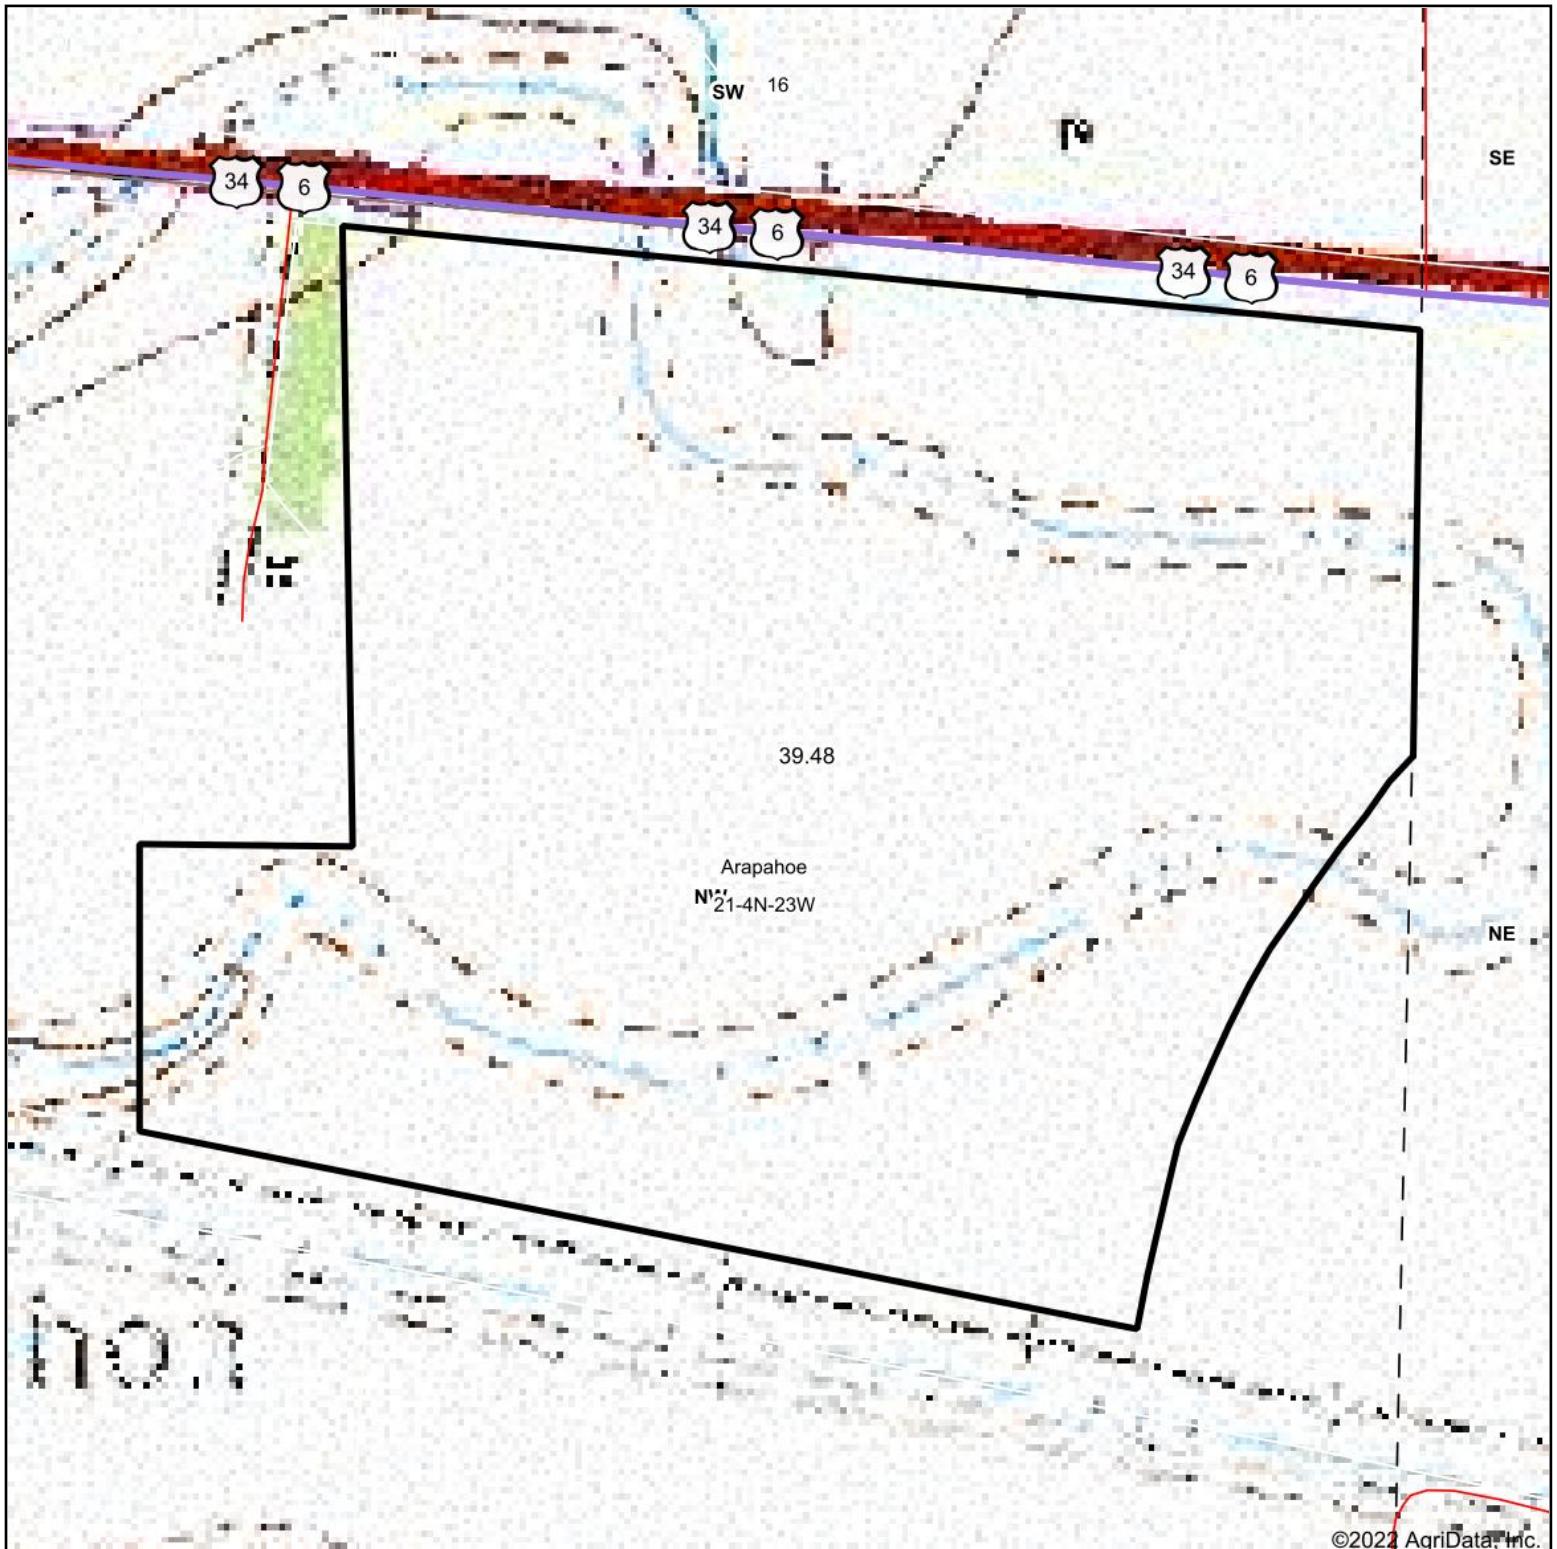

Topography Map

©2022 AgriData, Inc.

Heartland Partners
Realty & Auctioneers

www.hprealty.net

Maps Provided By:

© AgriData, Inc. 2021

www.AgriDataInc.com

map center: 40° 18' 17.87, -99° 55' 28.94

21-4N-23W
Furnas County
Nebraska

10/10/2022